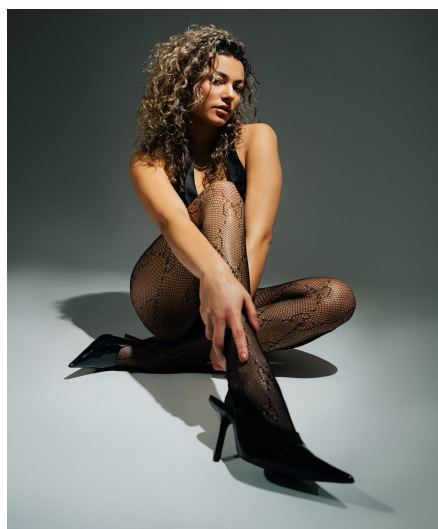

Luna B

Gender Female
Age 23
Height 172 cm
Look South American
Category Commercial model

Clothing eu 36
Shoe size 39
Eyes Brown
Hair Brown
Extra skills model, dancer, sports model