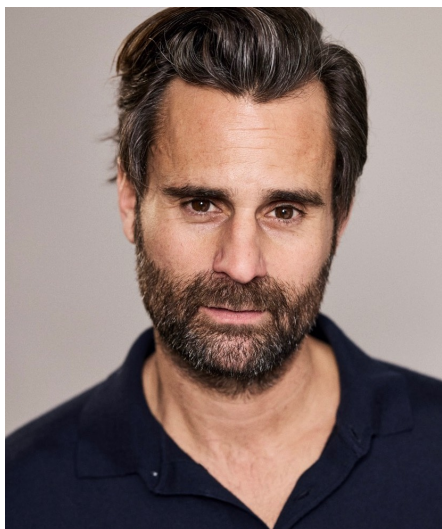

Wesley M

Gender Male
Age 45
Height 185 cm
Look Southern European
Category Actor

Clothing eu 50
Shoe size 43
Eyes Brown
Hair Brown
Extra skills actor, model, presenter