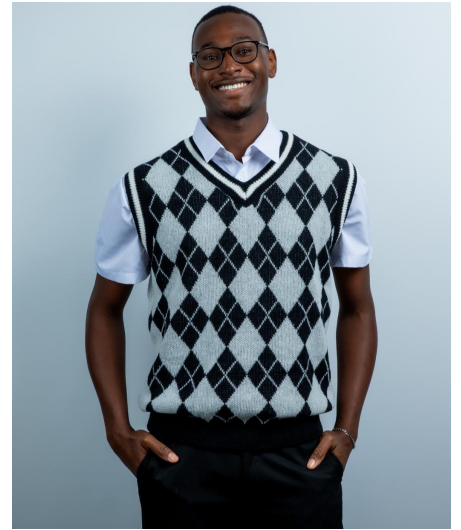

Praise I

Gender Male
Age 20
Height 193 cm
Look African
Category Commercial model

Clothing eu 152/158
Shoe size 49
Eyes Black
Hair Black
Extra skills model