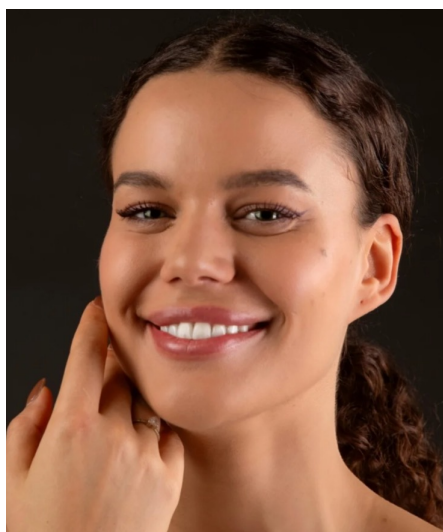

# Rosalie G

**Gender** Female  
**Age** 28  
**Height** 175 cm  
**Look** Western European  
**Category** Commercial model

**Clothing eu** 38  
**Shoe size** 39  
**Eyes** Green  
**Hair** Brown  
**Extra skills** model, sport model