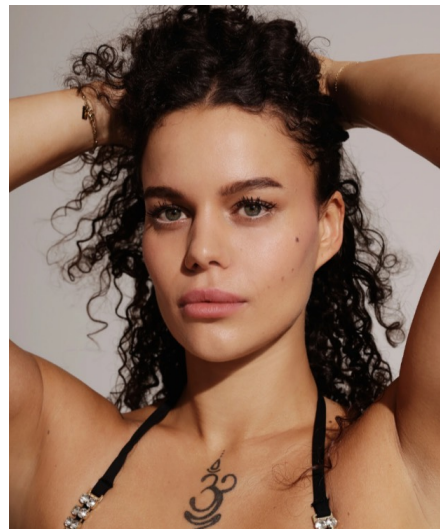

# Rosalie G

**Gender** Female  
**Age** 28  
**Height** 175 cm  
**Look** Western European  
**Category** Commercial model

**Clothing eu** 38  
**Shoe size** 39  
**Eyes** Green  
**Hair** Brown  
**Extra skills** model, sport model