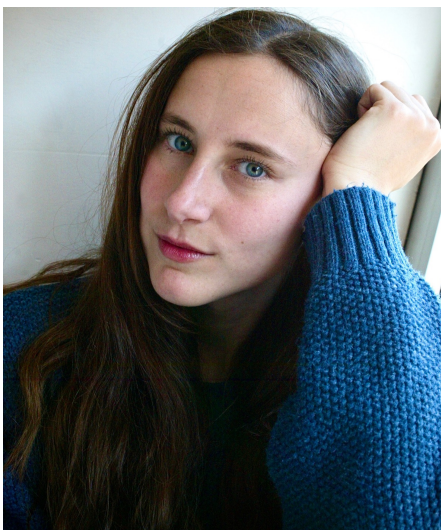

# Guusje G

**Gender** Female  
**Age** 24  
**Height** 165 cm  
**Look** Western European  
**Category** Actor semi professional

**Clothing eu** 36/38  
**Shoe size** 39  
**Eyes** Blue  
**Hair** Brown  
**Extra skills** actor, singer, voice over