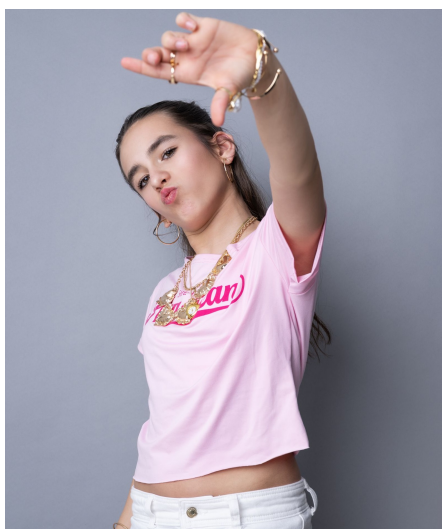

Naina P

Gender Female
Age 13
Height 155 cm
Look Western European
Category Child

Clothing eu 152/158
Shoe size 38
Eyes Hazel
Hair Brown
Extra skills actor, model, presenter