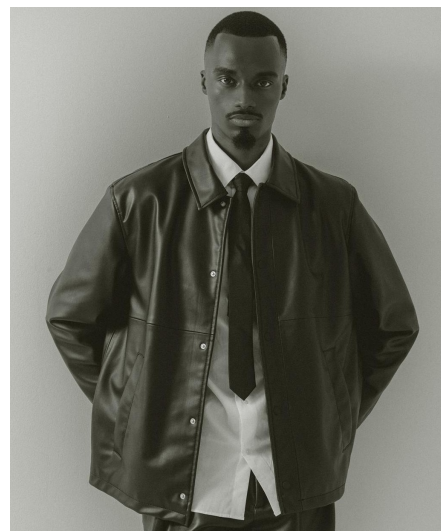

Joseph H

Gender Male
Age 26
Height 178 cm
Look African
Category Commercial model

Clothing eu 46/48
Shoe size 45
Eyes Brown
Hair Black
Extra skills model, sport model