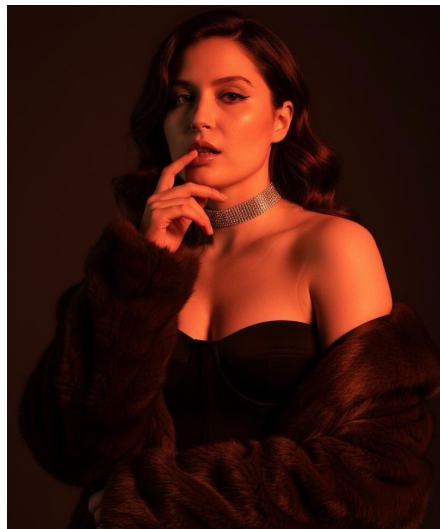

Aleyna A

Gender Female
Age 24
Height 168 cm
Look Middle Eastern
Category Actor semi professional

Clothing eu 38/40
Shoe size 37
Eyes Green
Hair Different
Extra skills actress