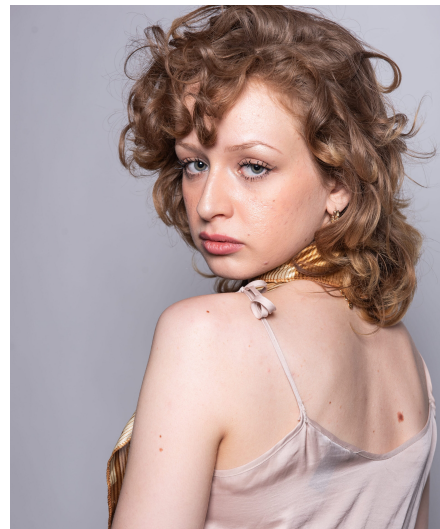

# Hermine T

**Gender** Female  
**Age** 21  
**Height** 171 cm  
**Look** Western European  
**Category** Actor semi professional

**Clothing eu** 34/36  
**Shoe size** 39  
**Eyes** Green  
**Hair** Dark blond  
**Extra skills** actress, comedy, singer