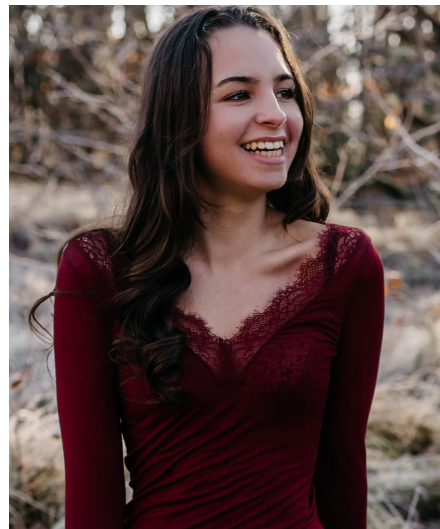

Aylin H

Gender Female
Age 17
Height 173 cm
Look Western European
Category Actor semi professional

Clothing eu 34/36
Shoe size 39
Eyes Hazel
Hair Brown
Extra skills actress