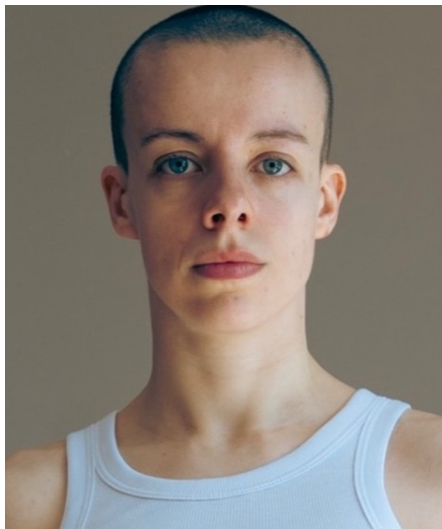

Carla P

Gender Female
Age 30
Height 168 cm
Look Southern European
Category Actor semi professional

Clothing eu 36/38
Shoe size 38
Eyes Blue
Hair Brown
Extra skills actress, dancer