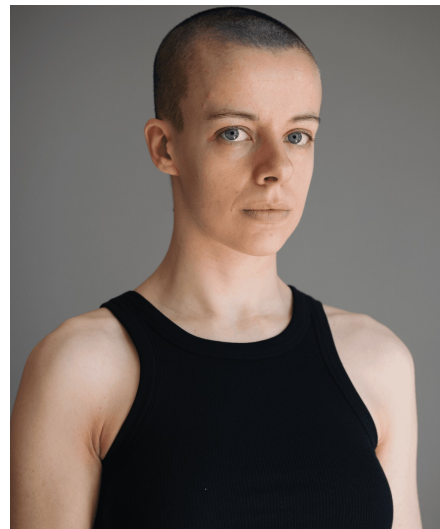

Carla P

Gender Female
Age 30
Height 168 cm
Look Southern European
Category Actor semi professional

Clothing eu 36/38
Shoe size 38
Eyes Blue
Hair Brown
Extra skills actress, dancer