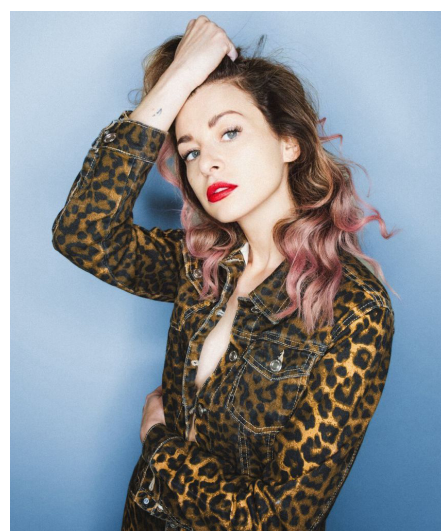

Vanelynn G

Gender Female
Age 35
Height 172 cm
Look Western European
Category Actor

Clothing eu 34/36
Shoe size 38
Eyes Blue
Hair Different
Extra skills actress, model, comedy, lingerie, voice over