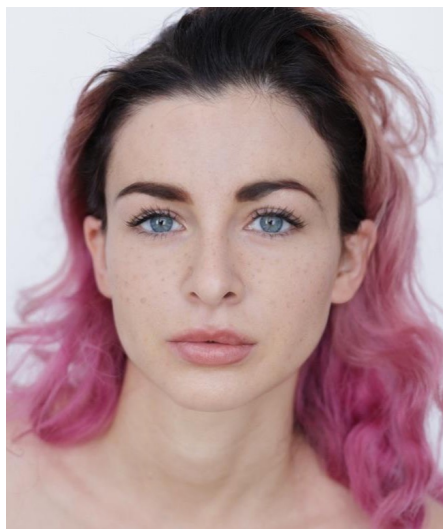

Vanelynn G

Gender Female
Age 35
Height 172 cm
Look Western European
Category Actor

Clothing eu 34/36
Shoe size 38
Eyes Blue
Hair Different
Extra skills actress, model, comedy, lingerie, voice over