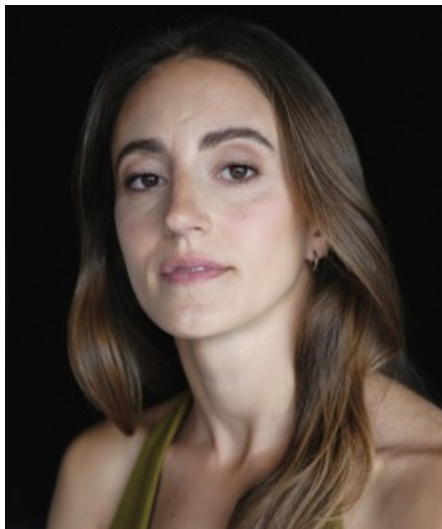

Sofia G

Gender Female
Age 34
Height 166 cm
Look Southern European
Category Actor

Clothing eu 36
Shoe size 38
Eyes Brown
Hair Brown
Extra skills actress, model, dancer