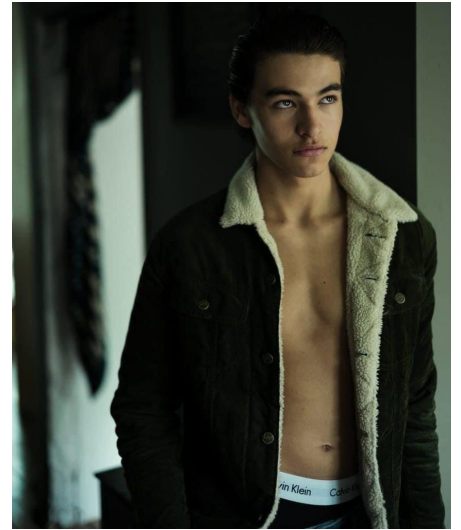

# Raphael B

**Gender** Male  
**Age** 23  
**Height** 187 cm  
**Look** Western European  
**Category** Commercial model

**Clothing eu** 48  
**Shoe size** 46  
**Eyes** Brown  
**Hair** Brown  
**Extra skills** model, actor, sports model, influencer