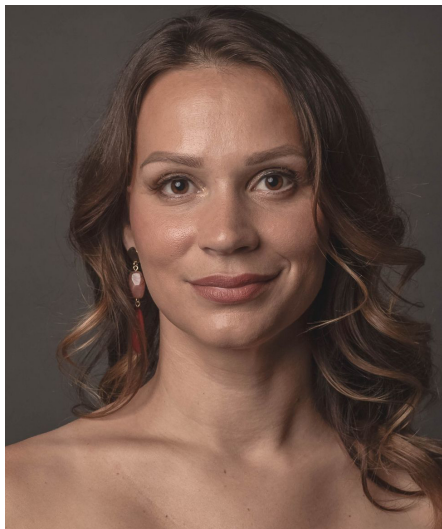

Famke V

Gender Female
Age 32
Height 171 cm
Look Western European
Category Commercial model

Clothing eu 38/40
Shoe size 41
Eyes Brown
Hair Brown
Extra skills model