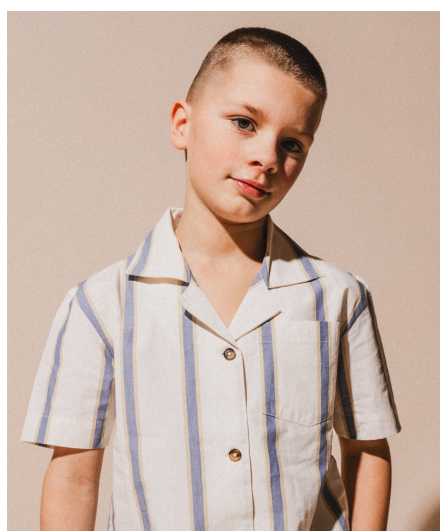

# Denn B

**Gender** Male  
**Age** 10  
**Height** 135 cm  
**Look** Western European  
**Category** Child

**Clothing eu** 134/140  
**Shoe size** 36  
**Eyes** Green  
**Hair** Dark blond  
**Extra skills** model