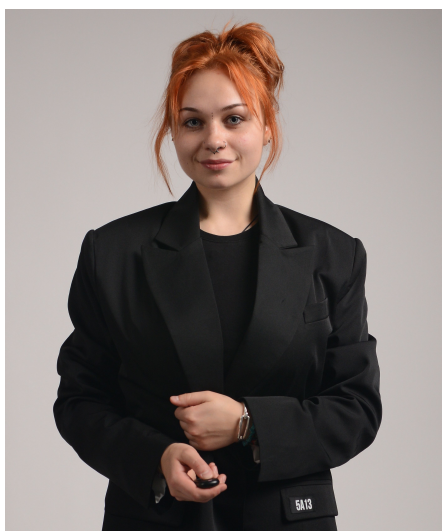

Maria Mi

Gender Female
Age 26
Height 166 cm
Look Eastern European
Category Commercial model

Clothing eu 38/40
Shoe size 39
Eyes Blue
Hair Red
Extra skills model, actress, comedy