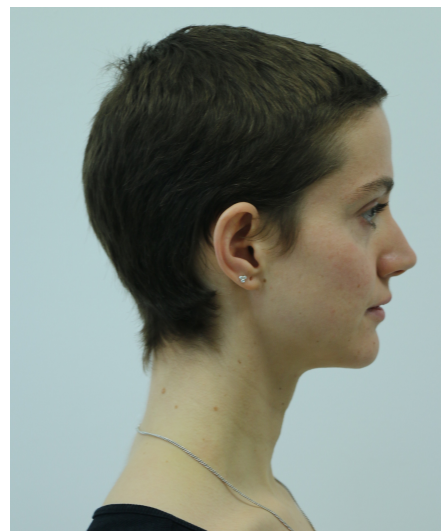

# Isabel M

**Gender** Female  
**Age** 29  
**Height** 174 cm  
**Look** Western European  
**Category** Commercial model

**Clothing eu** 36  
**Shoe size** 39  
**Eyes** Blue  
**Hair** Dark blond  
**Extra skills** model