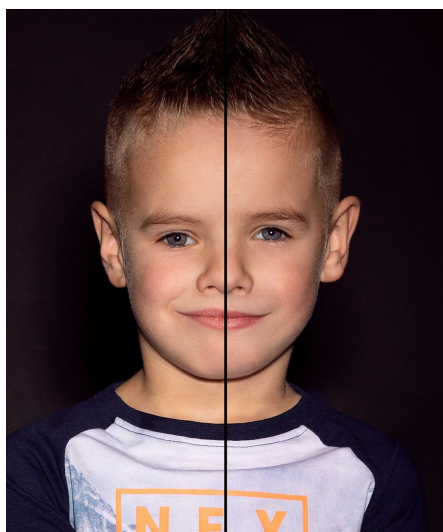

# Twins Rutten

**Gender** Male  
**Age** 12  
**Height** 140 cm  
**Look** Western European  
**Category** Twins

**Clothing eu** 146/152  
**Shoe size** 36  
**Eyes** Blue  
**Hair** Blond  
**Extra skills** twins, model