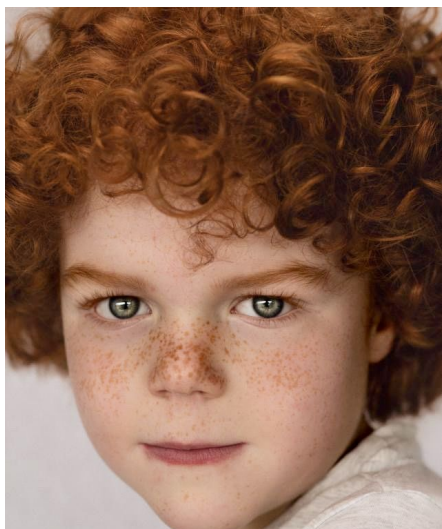

Lyon M

Gender Male
Age 7
Height 126 cm
Look Western European
Category Child

Clothing eu 128/134
Shoe size 33
Eyes Blue
Hair Red
Extra skills model, hair model