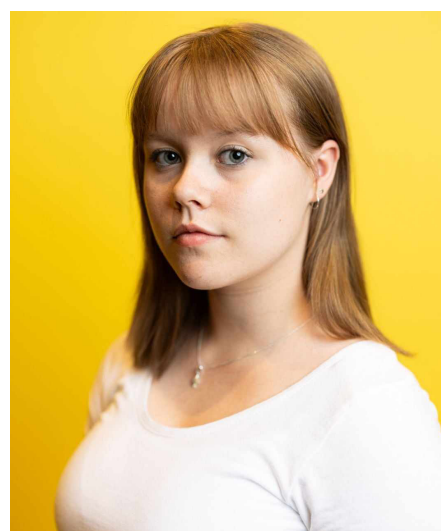

Melina I

Gender Female
Age 17
Height 159 cm
Look Western European
Category Actor semi professional

Clothing eu 36/38
Shoe size 38
Eyes Green
Hair Dark blond
Extra skills actress