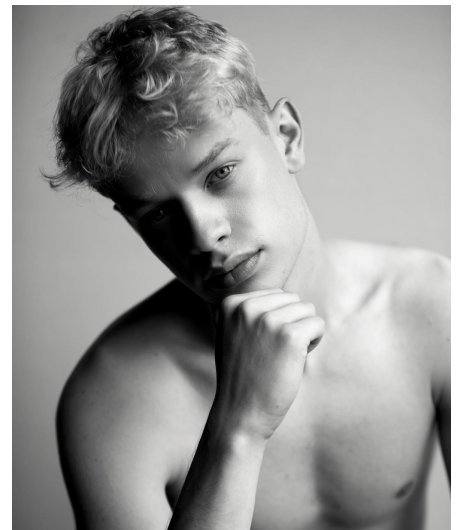

# Alex K

**Gender** Male  
**Age** 23  
**Height** 186 cm  
**Look** Western European  
**Category** Commercial model

**Clothing eu** 50  
**Shoe size** 43  
**Eyes** Blue  
**Hair** Dark blond  
**Extra skills** model