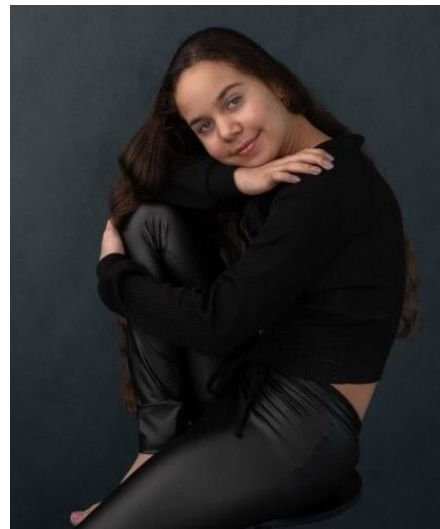

Alysa K

Gender Female
Age 14
Height 154 cm
Look Southern European
Category Child

Clothing eu 158/164
Shoe size 37
Eyes Brown
Hair Brown
Extra skills model, hair model