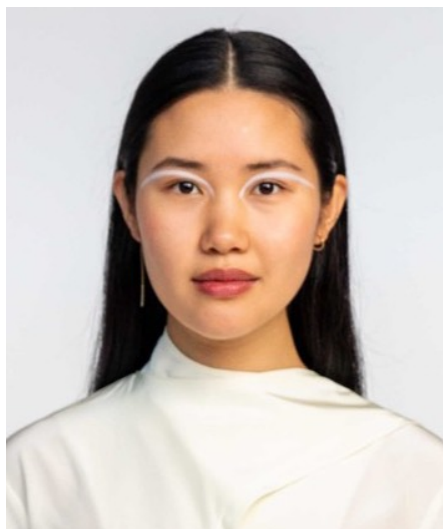

Nanke C

Gender Female
Age 30
Height 160 cm
Look Asian
Category Commercial model

Clothing eu 34/36
Shoe size 36
Eyes Brown
Hair Black
Extra skills model