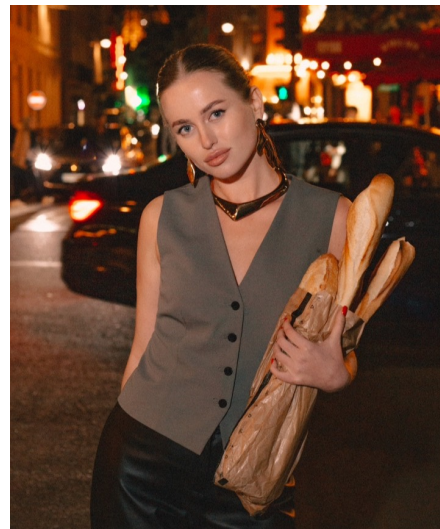

Anna I

Gender Female
Age 22
Height 166 cm
Look Eastern European
Category Actor semi professional

Clothing eu 34
Shoe size 38
Eyes Blue
Hair Blond
Extra skills actress, model, voice over