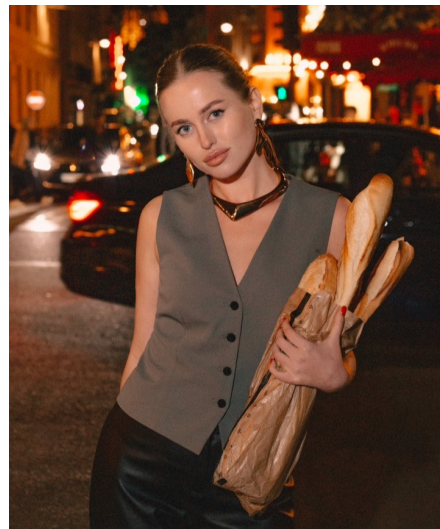

Anna I

Gender Female
Age 21
Height 166 cm
Look Eastern European
Category Actor semi professional

Clothing eu 34
Shoe size 38
Eyes Blue
Hair Blond
Extra skills actress, model, voice over