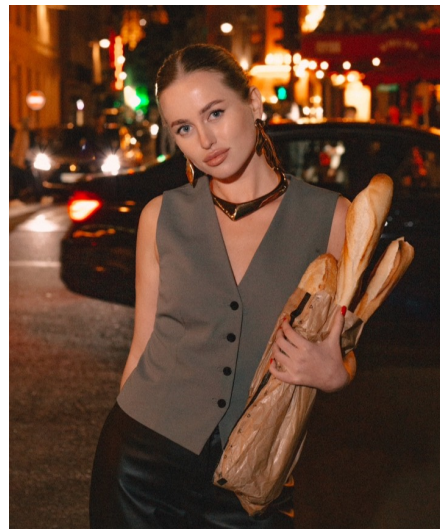

Anna I

Gender Female
Age 23
Height 166 cm
Look Eastern European
Category Actor semi professional

Clothing eu 34
Shoe size 38
Eyes Blue
Hair Blond
Extra skills actress, model, voice over