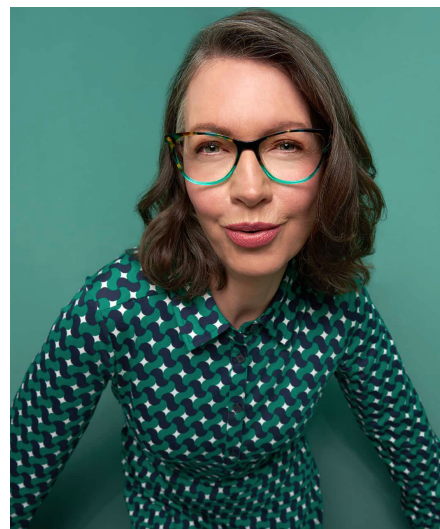

Carol-Ann D

Gender Female
Age 61
Height 173 cm
Look British
Category Actor international

Clothing eu 38
Shoe size 39
Eyes Blue
Hair Brown
Extra skills model, actress, hand model, sports model