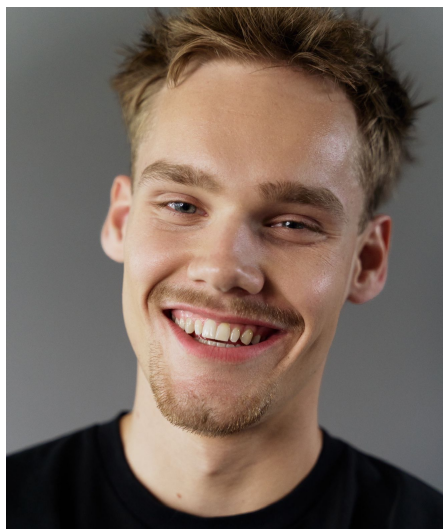

# Lars D

**Gender** Male  
**Age** 23  
**Height** 182 cm  
**Look** Western European  
**Category** Actor

**Clothing eu** 50  
**Shoe size** 43  
**Eyes** Blue  
**Hair** Blond  
**Extra skills** actor, model, presenter