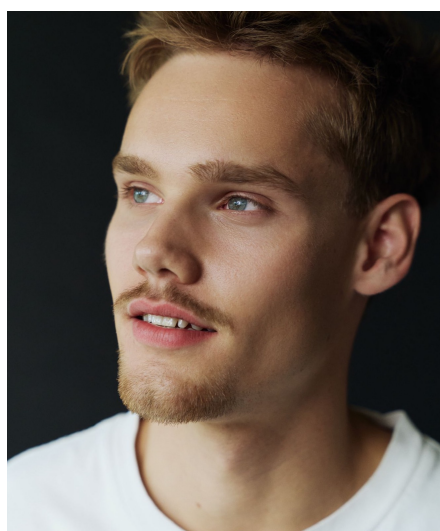

# Lars D

**Gender** Male  
**Age** 23  
**Height** 182 cm  
**Look** Western European  
**Category** Actor

**Clothing eu** 50  
**Shoe size** 43  
**Eyes** Blue  
**Hair** Blond  
**Extra skills** actor, model, presenter