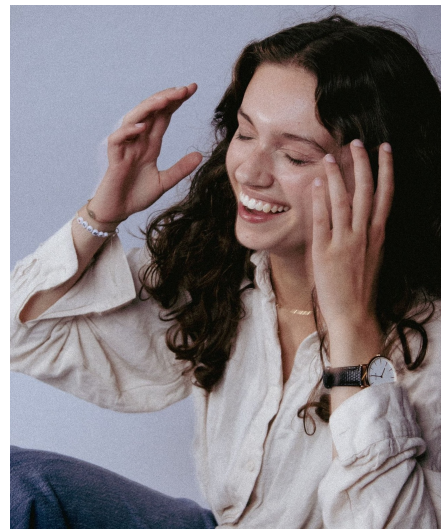

# Ileana M

**Gender** Female  
**Age** 19  
**Height** 166 cm  
**Look** Southern European  
**Category** Actor semi professional

**Clothing eu** 34/36  
**Shoe size** 36  
**Eyes** Hazel  
**Hair** Brown  
**Extra skills** actress, model, presenter