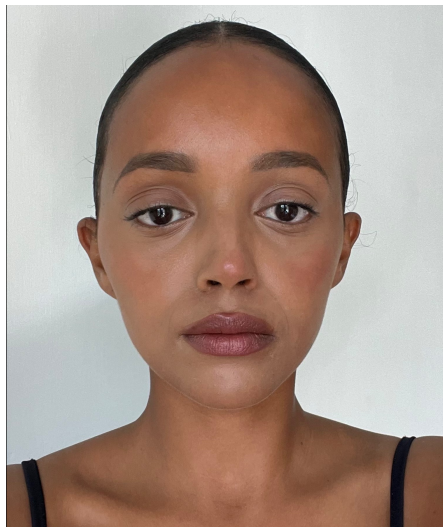

Mahlet B

Gender Female
Age 27
Height 175 cm
Look African
Category Commercial model

Clothing eu 36
Shoe size 36
Eyes Brown
Hair Black
Extra skills model