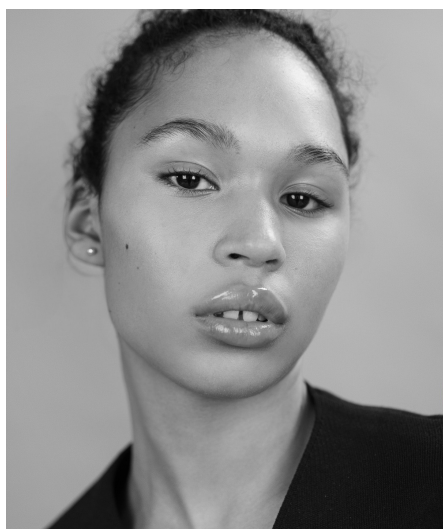

# Jada H

**Gender** Female  
**Age** 15  
**Height** 173 cm  
**Look** South American  
**Category** Actor semi professional

**Clothing eu** 32/34  
**Shoe size** 39  
**Eyes** Brown  
**Hair** Brown  
**Extra skills** model, actress, sports model, hair model