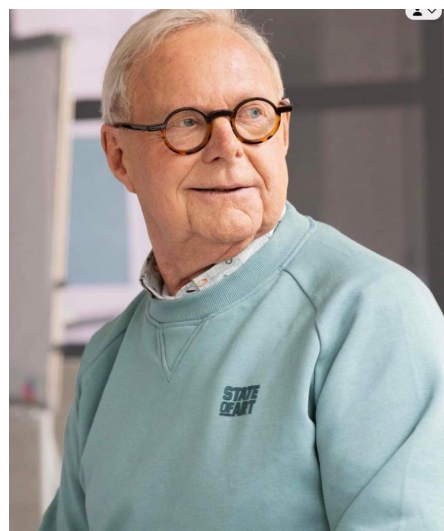

George K

Gender Male
Age 77
Height 170 cm
Look Western European
Category Commercial model

Clothing eu 50
Shoe size 42
Eyes Blue
Hair Gray
Extra skills model