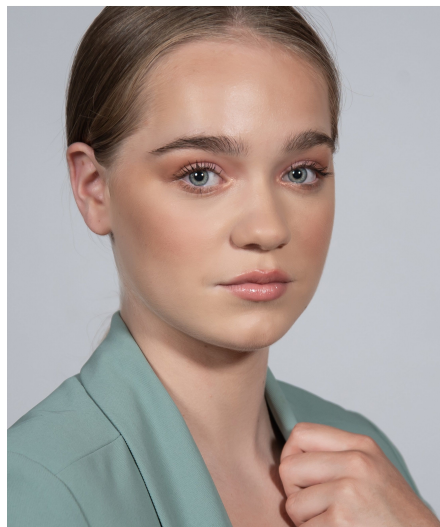

# Gitte H

**Gender** Female  
**Age** 18  
**Height** 170 cm  
**Look** Western European  
**Category** Commercial model

**Clothing eu** 36  
**Shoe size** 39  
**Eyes** Blue  
**Hair** Dark blond  
**Extra skills** model