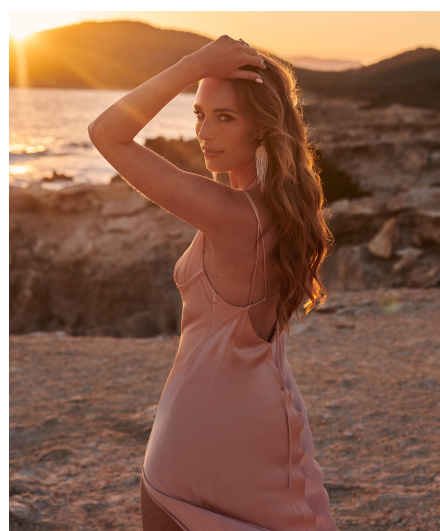

# Mandy G

**Gender** Female  
**Age** 38  
**Height** 178 cm  
**Look** Southern European  
**Category** Commercial model

**Clothing eu** 36  
**Shoe size** 39  
**Eyes** Brown  
**Hair** Brown  
**Extra skills** model