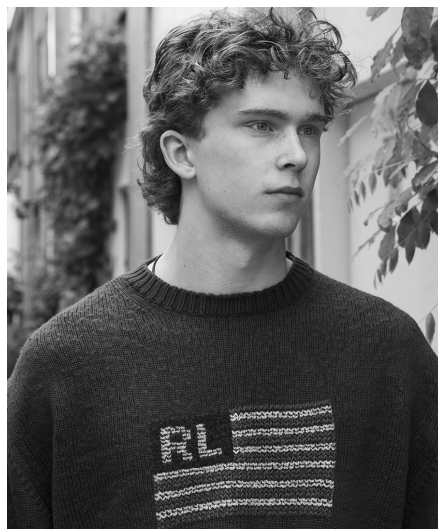

Roan L

Gender Male
Age 19
Height 190 cm
Look Western European
Category Commercial model

Clothing eu 46
Shoe size 45
Eyes Green
Hair Red
Extra skills model