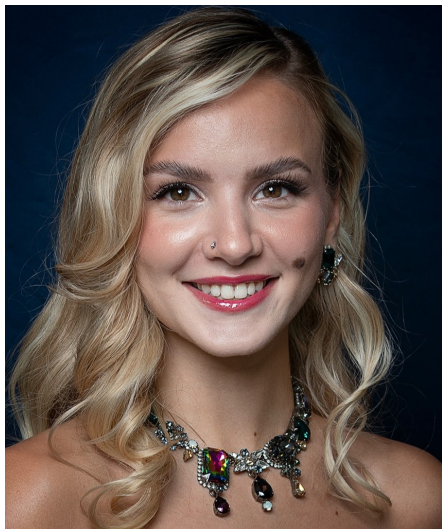

Melissa Gi

Gender Female
Age 23
Height 161 cm
Look Western European
Category Commercial model

Clothing eu 32
Shoe size 36
Eyes Brown
Hair Blond
Extra skills model, yoga, lingerie, hand model, sports model, hair model, dancer