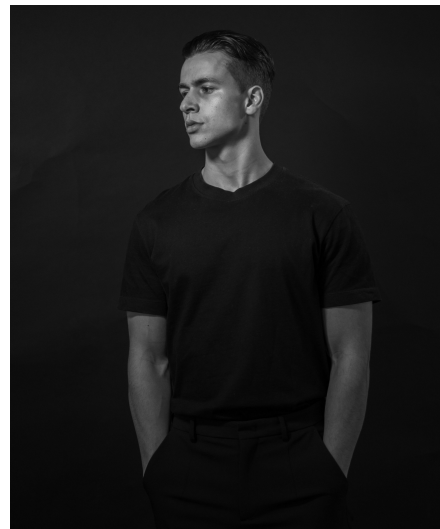

Jamal A

Gender Male
Age 25
Height 188 cm
Look Southern European
Category Commercial model

Clothing eu 48/50
Shoe size 43
Eyes Brown
Hair Brown
Extra skills model