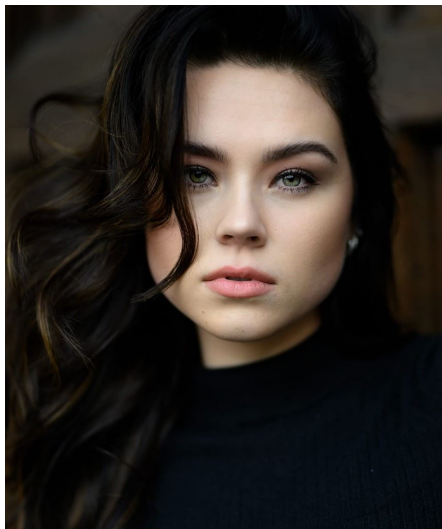

Jikke Bo

Gender Female
Age 23
Height 174 cm
Look Western European
Category Commercial model

Clothing eu 40/42
Shoe size 40
Eyes Green
Hair Brown
Extra skills model