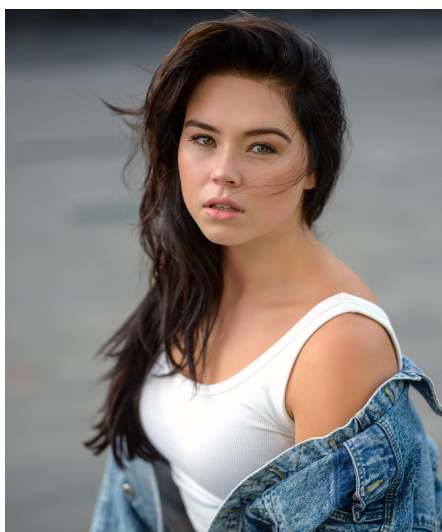

Jikke Bo

Gender Female
Age 23
Height 174 cm
Look Western European
Category Commercial model

Clothing eu 40/42
Shoe size 40
Eyes Green
Hair Brown
Extra skills model