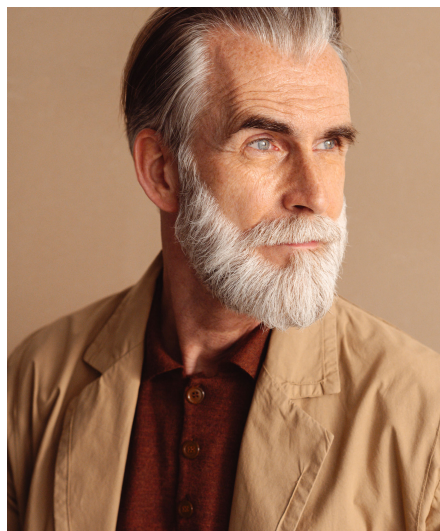

Rienus G

Gender Male
Age 59
Height 183 cm
Look Western European
Category Commercial model

Clothing eu 48/50
Shoe size 43
Eyes Gray
Hair Gray
Extra skills model, hair model