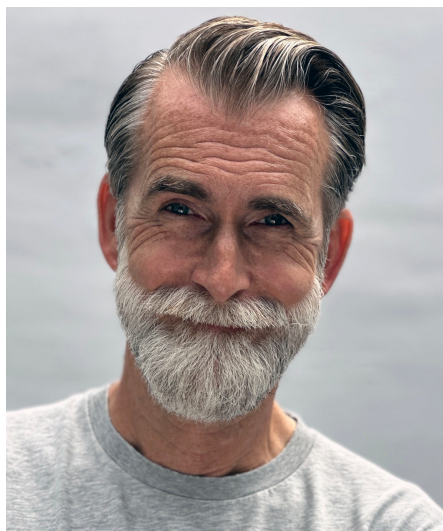

Rienus G

Gender Male
Age 59
Height 183 cm
Look Western European
Category Commercial model

Clothing eu 48/50
Shoe size 43
Eyes Gray
Hair Gray
Extra skills model, hair model