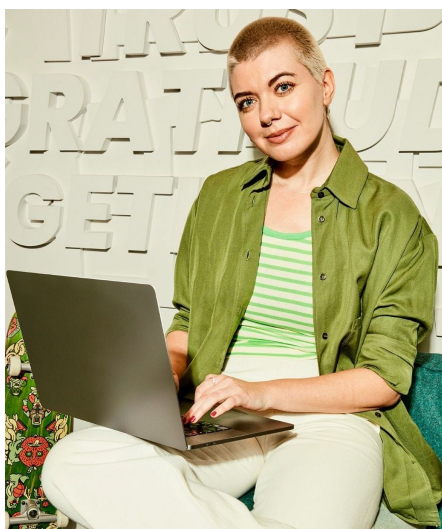

Samantha B

Gender Female
Age 34
Height 176 cm
Look Western European
Category Actor

Clothing eu 40
Shoe size 40
Eyes Blue
Hair Blond
Extra skills actress, model, hair model,
comedy, voice over