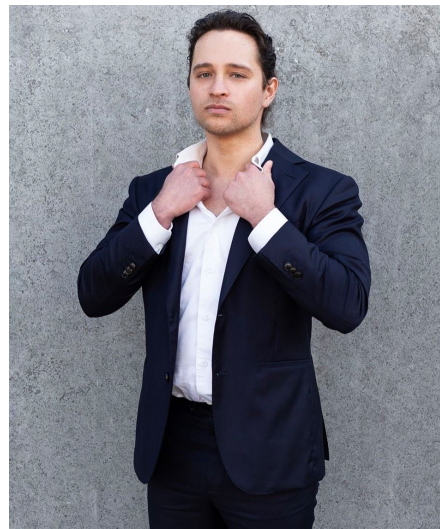

Reno S

Gender Male
Age 32
Height 173 cm
Look Western European
Category Actor semi professional

Clothing eu 48
Shoe size 41
Eyes Blue
Hair Brown
Extra skills actor, presenter, singer