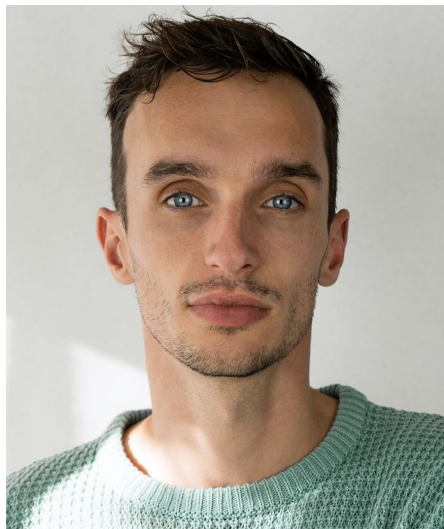

Eli H

Gender Male
Age 30
Height 188 cm
Look Western European
Category Actor

Clothing eu 44
Shoe size 44
Eyes Blue
Hair Brown
Extra skills actor, model, hand model, foot model, presenter, dancer, singer, voice over