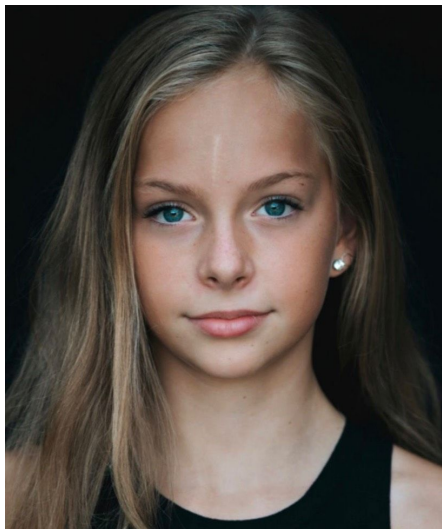

Roos M

Gender Female
Age 14
Height 170 cm
Look Western European
Category Child

Clothing eu 32/34
Shoe size 39
Eyes Blue
Hair Dark blond
Extra skills model