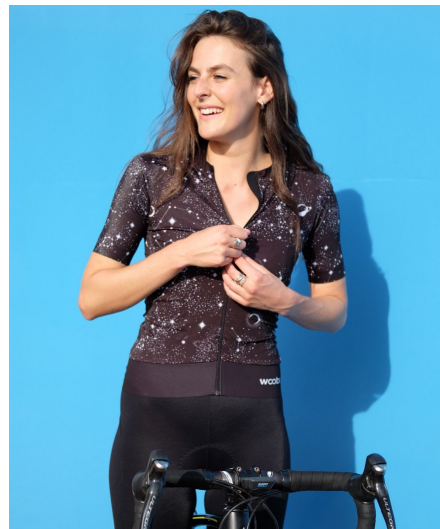

Veerle S

Gender Female
Age 27
Height 176 cm
Look Western European
Category Commercial model

Clothing eu 36
Shoe size 40
Eyes Blue
Hair Brown
Extra skills model, twins, lingerie, sports model