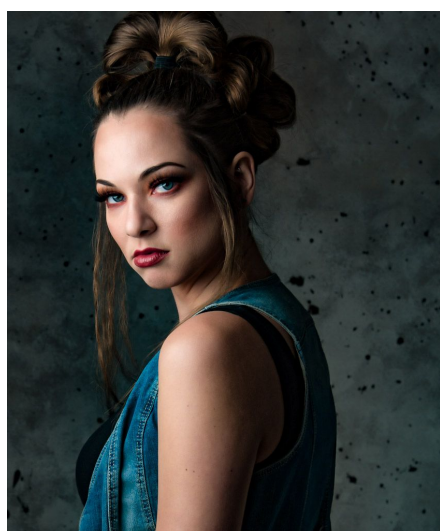

Inge Ve

Gender Female
Age 35
Height 175 cm
Look Western European
Category Actor

Clothing eu 38
Shoe size 39
Eyes Blue
Hair Brown
Extra skills actress, model, singer, voice over, presenter