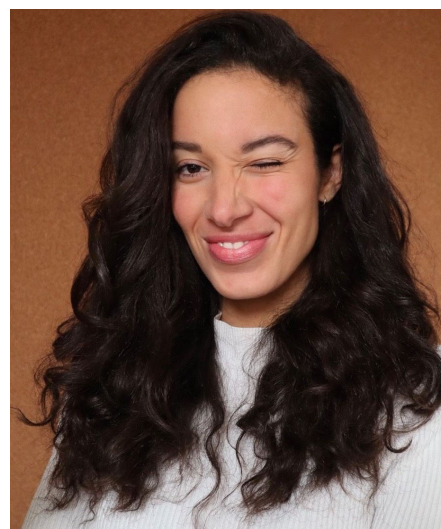

# Luisa M

**Gender** Female  
**Age** 31  
**Height** 167 cm  
**Look** South American  
**Category** Actor

**Clothing eu** 34/36  
**Shoe size** 38  
**Eyes** Brown  
**Hair** Brown  
**Extra skills** actress, model, lingerie, hand model, voice over, singer, dancer