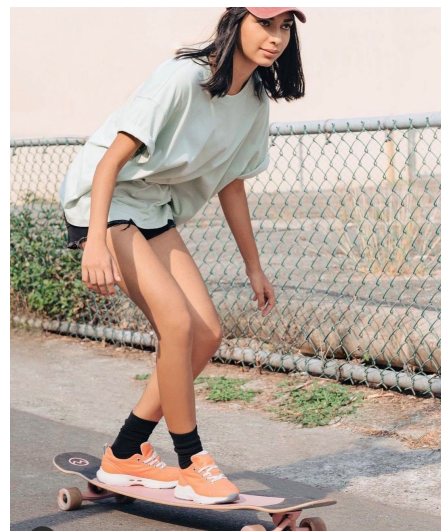

# Victoria V

**Gender** Female  
**Age** 24  
**Height** 179 cm  
**Look** Southern European  
**Category** Commercial model

**Clothing eu** 36/38  
**Shoe size** 41  
**Eyes** Brown  
**Hair** Black  
**Extra skills** model, actress, sports model, hand model, hair model