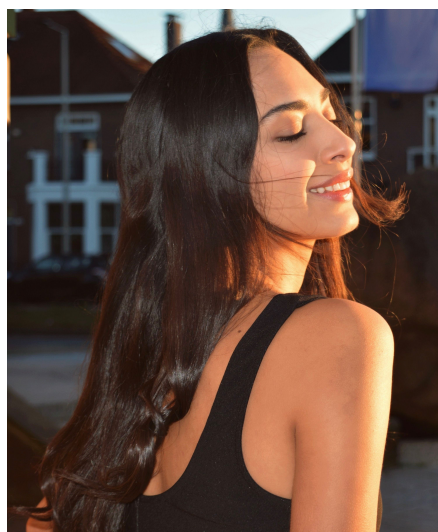

# Victoria V

**Gender** Female  
**Age** 24  
**Height** 179 cm  
**Look** Southern European  
**Category** Commercial model

**Clothing eu** 36/38  
**Shoe size** 41  
**Eyes** Brown  
**Hair** Black  
**Extra skills** model, actress, sports model, hand model, hair model