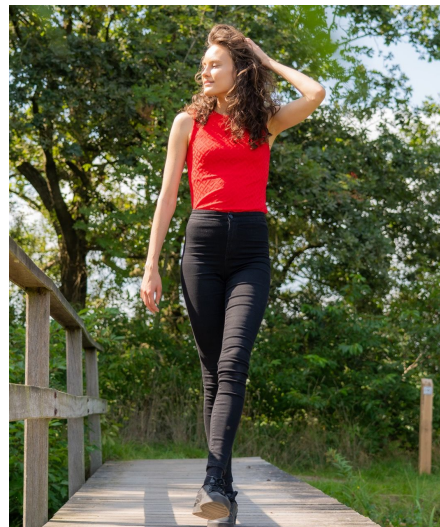

# Ann H

**Gender** Female  
**Age** 29  
**Height** 180 cm  
**Look** Western European  
**Category** Actor

**Clothing eu** 34/36  
**Shoe size** 39  
**Eyes** Green  
**Hair** Brown  
**Extra skills** actress, model, comedy, presenter, singer, voice over