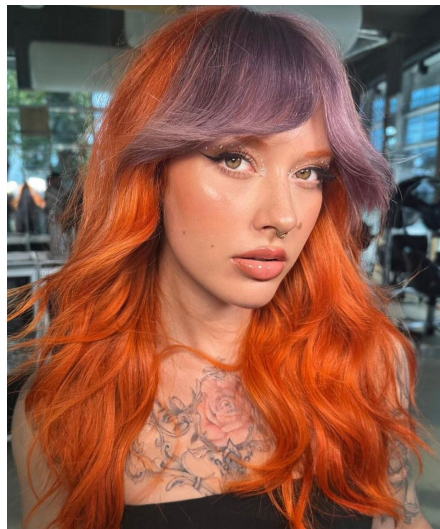

# Kim V

**Gender** Female  
**Age** 27  
**Height** 165 cm  
**Look** Western European  
**Category** Commercial model

**Clothing eu** 36/38  
**Shoe size** 38  
**Eyes** Green  
**Hair** Red  
**Extra skills** model, lingerie, hair model