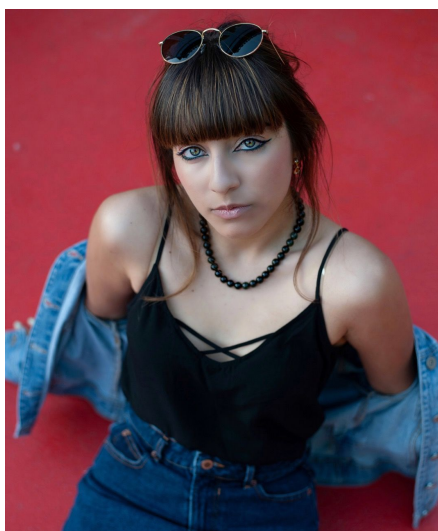

Lucy T

Gender Female
Age 25
Height 171 cm
Look Eastern European
Category Commercial model

Clothing eu 34/36
Shoe size 39
Eyes Green
Hair Brown
Extra skills model, hair model