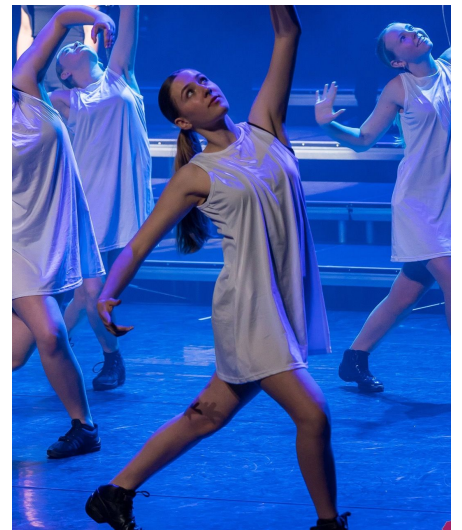

Sanne R

Gender Female
Age 18
Height 173 cm
Look Western European
Category Actor semi professional

Clothing eu 36/38
Shoe size 41
Eyes Green
Hair Dark blond
Extra skills actress, singer, dancer